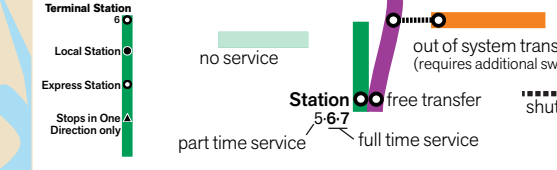

How to Use This Map

The subway operates 24 hours daily. All stations are served at all times, but some routes do not run at all times. This map shows basic daytime & evening service. Bolded service letters and numbers (1-2-4-N) indicate full-time service, which may not include overnight service. Services in regular text (5-B-J-M) are part-time only.